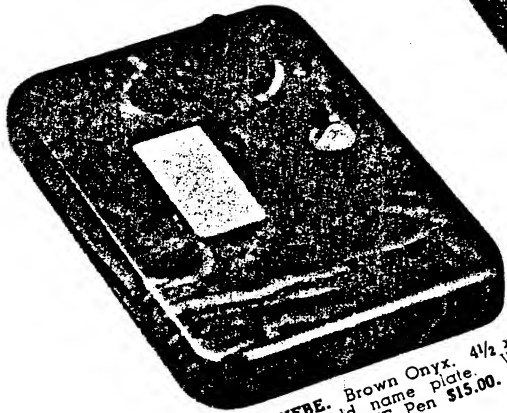

$15 GIFTS

COMPLETE WITH PEN

R268 BUFBE. Brown Onyx. 4 1/2 x 7 inches. Gold name Plate. With Brown LIFETIME Pen $15.00.